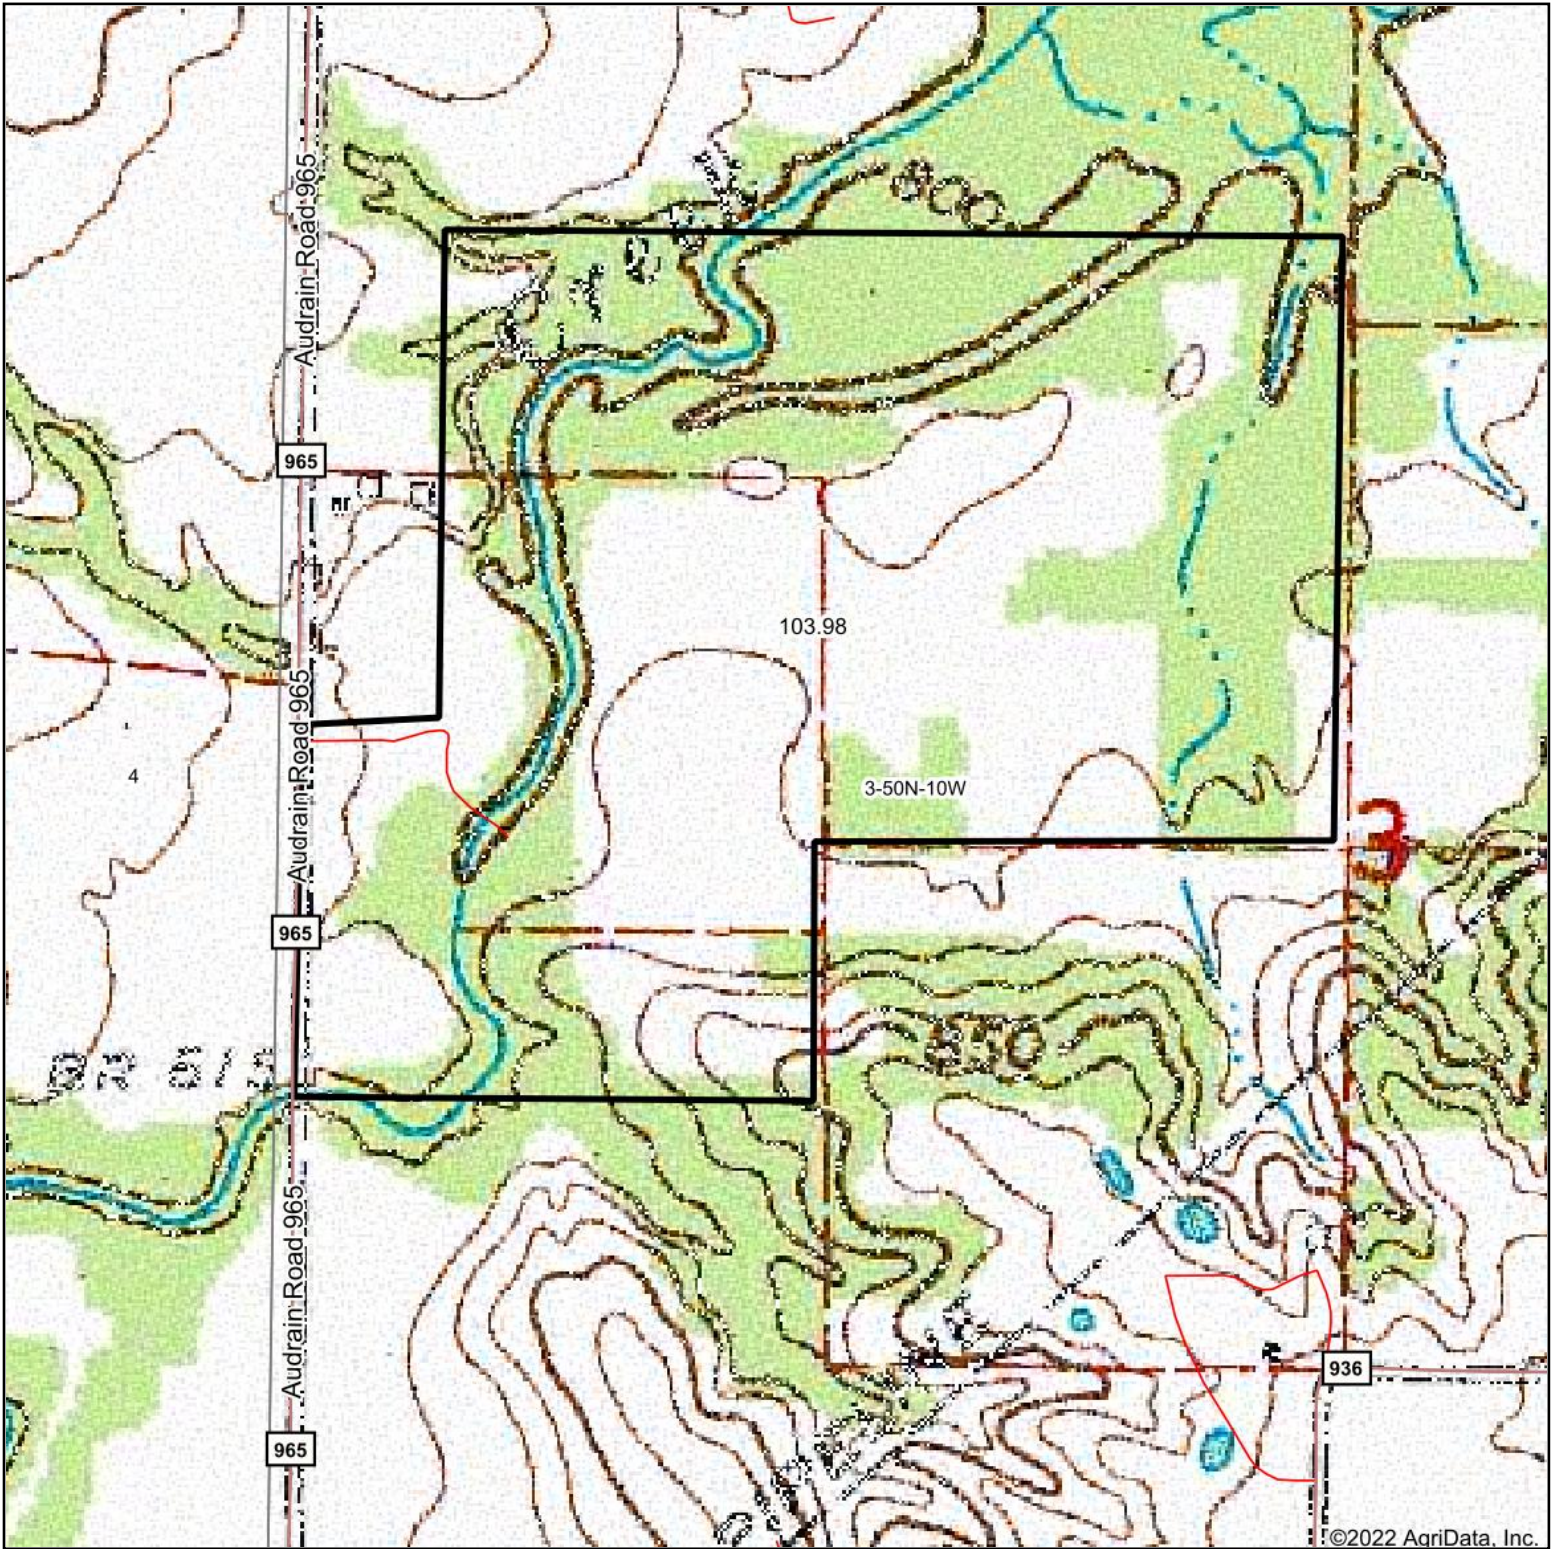

Topography Map

map center: 39° 8' 37.81, -92° 1' 37.45

3-50N-10W
Audrain County
Missouri

9/1/2022

Maps Provided By:

© AgriData, Inc. 2021

www.AgriDataInc.com